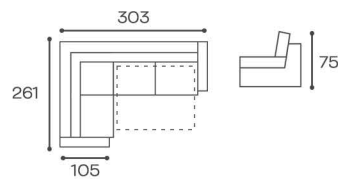

# Glamur corner sofa

W: 275 cm x 225 cm  
D: 92 cm  
H: 70 cm

**savelo**  
where furniture is unique  
in so many ways

# Krisa corner sofa

W: 273 cm x 222 cm  
D: 93 cm  
H: 78 cm

# Lego corner sofa

W: 285 cm x 176 cm  
D: 104 cm  
H: 83 cm

**savelo**  
WHERE FURNITURE IS UNIQUE  
IN SO MANY WAYS

# Agata corner sofa

W: 255 cm x 168 cm  
D: 99 cm  
H: 76 cm

**savelo**  
WHERE FURNITURE IS UNIQUE  
IN SO MANY WAYS