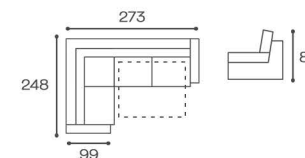

Amber

corner sofa

W: 273 cm x 248 cm
D: 99 cm
H: 87 cm