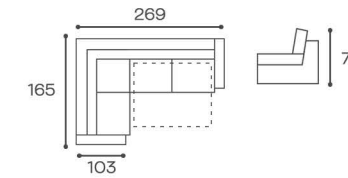

# Mina corner sofa

W: 255 cm x 180 cm  
D: 103 cm  
H: 70 cm

# Glamur corner sofa

W: 275 cm x 225 cm  
D: 92 cm  
H: 70 cm

**savelo**  
where furniture is unique  
in so many ways

# Oval corner sofa

W: 269 cm x 165 cm  
D: 103 cm  
H: 73 cm

**savelo**  
where furniture is unique  
in so many ways

# Rosi corner sofa

W: 280 cm x 184 cm  
D: 97 cm  
H: 72 cm