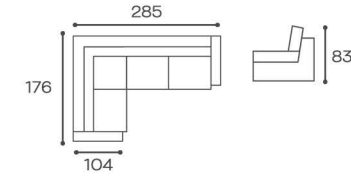

Lego corner sofa

W: 285 cm x 176 cm
D: 104 cm
H: 83 cm

savelo
WHERE FURNITURE IS UNIQUE
IN SO MANY WAYS