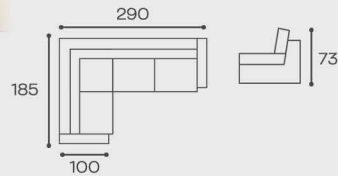

# Glamur corner sofa

W: 275 cm x 225 cm  
D: 92 cm  
H: 70 cm

**savelo**  
where furniture is unique  
in so many ways

# Lego corner sofa

W: 285 cm x 176 cm  
D: 104 cm  
H: 83 cm

**savelo**  
WHERE FURNITURE IS UNIQUE  
IN SO MANY WAYS

# Agata corner sofa

W: 255 cm x 168 cm  
D: 99 cm  
H: 76 cm

**savelo**  
WHERE FURNITURE IS UNIQUE  
IN SO MANY WAYS

# Dea corner sofa

W: 290 cm x 185 cm  
D: 100 cm  
H: 73 cm