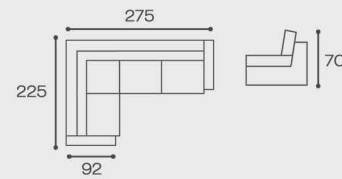

# Elegans corner sofa

W: 282 cm x 215 cm  
D: 98 cm  
H: 70 cm

# Mina corner sofa

W: 255 cm x 180 cm  
D: 103 cm  
H: 70 cm

# Glamur corner sofa

W: 275 cm x 225 cm  
D: 92 cm  
H: 70 cm

**savelo**  
where furniture is unique  
in so many ways

# Oval corner sofa

W: 269 cm x 165 cm  
D: 103 cm  
H: 73 cm

**savelo**  
where furniture is unique  
in so many ways