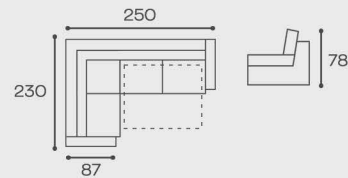

Svea corner sofa

W: 250 cm x 230 cm
D: 87 cm
H: 78 cm