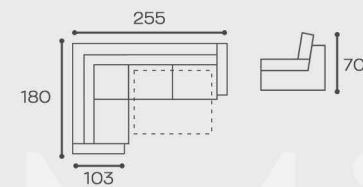

# Forest corner sofa

W: 285 cm x 208 cm  
D: 91 cm  
H: 70 cm

# Elegans corner sofa

W: 282 cm x 215 cm  
D: 98 cm  
H: 70 cm

# Glamur corner sofa

W: 275 cm x 225 cm  
D: 92 cm  
H: 70 cm

**savelo**  
where furniture is unique  
in so many ways

# Oval corner sofa

W: 269 cm x 165 cm  
D: 103 cm  
H: 73 cm

**savelo**  
where furniture is unique  
in so many ways