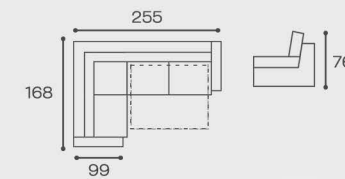

Agata corner sofa

W: 255 cm x 168 cm
D: 99 cm
H: 76 cm

savelo
WHERE FURNITURE IS UNIQUE
IN SO MANY WAYS