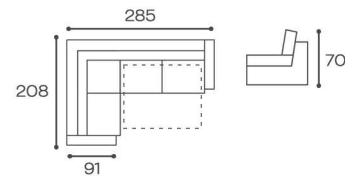

Forest corner sofa

W: 285 cm x 208 cm
D: 91 cm
H: 70 cm

Elegans corner sofa

W: 282 cm x 215 cm
D: 98 cm
H: 70 cm