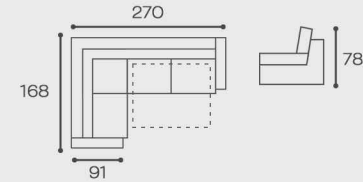

Konstantin corner sofa

W: 270 cm x 168 cm
D: 91 cm
H: 78 cm