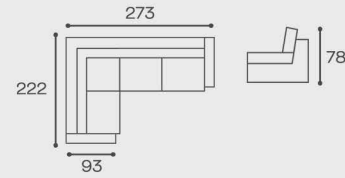

Krisa corner sofa

W: 273 cm x 222 cm
D: 93 cm
H: 78 cm