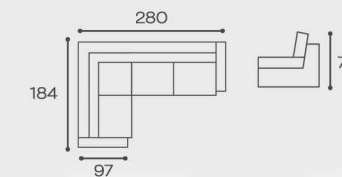

# Mina corner sofa

W: 255 cm x 180 cm  
D: 103 cm  
H: 70 cm

# Glamur corner sofa

W: 275 cm x 225 cm  
D: 92 cm  
H: 70 cm

**savelo**  
where furniture is unique  
in so many ways

# Oval corner sofa

W: 269 cm x 165 cm  
D: 103 cm  
H: 73 cm

**savelo**  
where furniture is unique  
in so many ways

# Rosi corner sofa

W: 280 cm x 184 cm  
D: 97 cm  
H: 72 cm